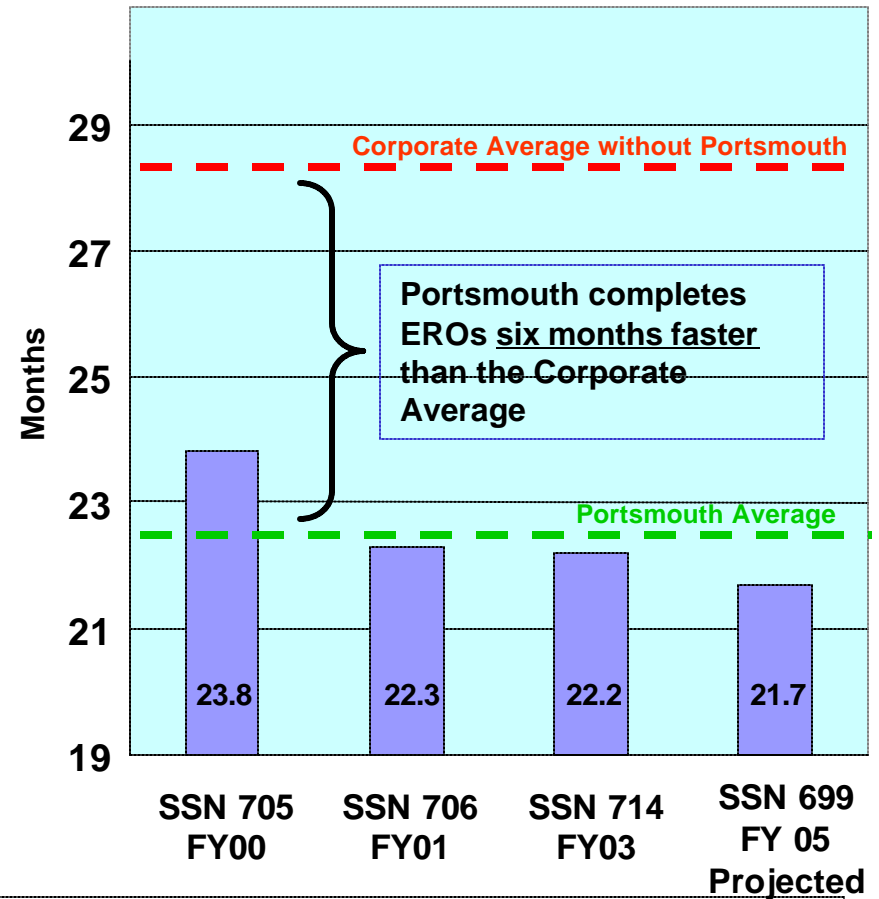

Portsmouth Naval Shipyard Reducing Cost and Schedule

Engineered Refueling Overhauls Type Commander Mandays (Comparison of Similar Work)

Engineered Refueling Overhauls Months Scheduled

Every future availability accomplished at Portsmouth would realize these savings