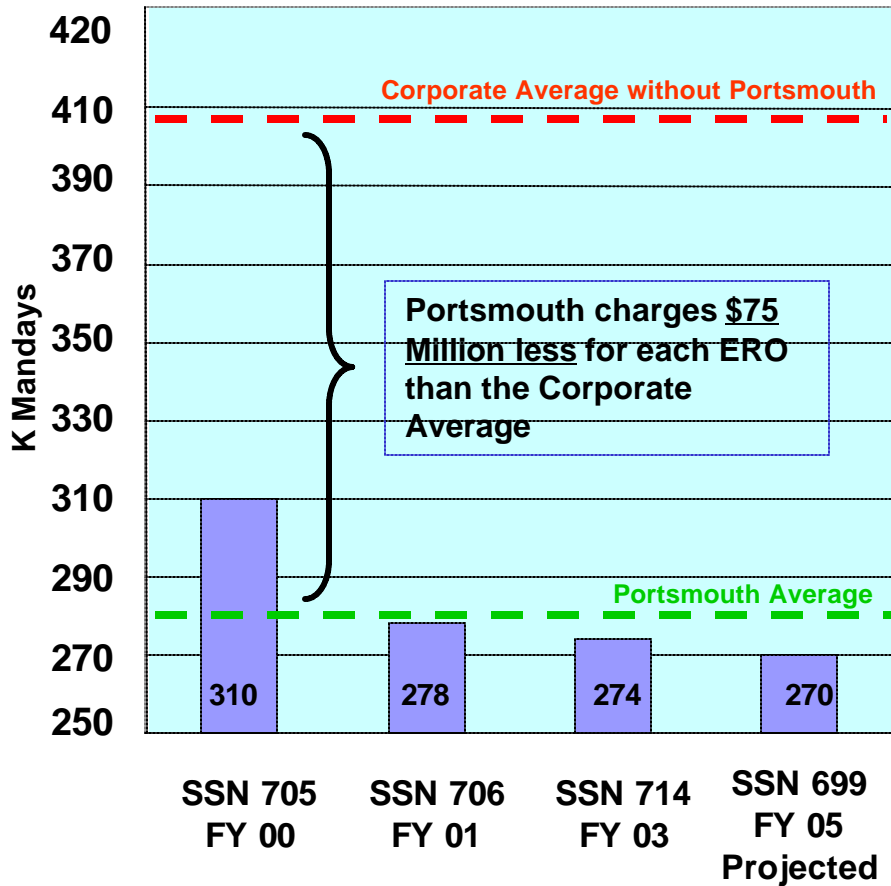

Portsmouth Naval Shipyard Reducing Cost and Schedule

Engineered Refueling Overhauls Type Commander Mandays (Comparison of Similar Work)

Engineered Refueling Overhauls Months Scheduled

Every future availability accomplished at Portsmouth would realize these savings