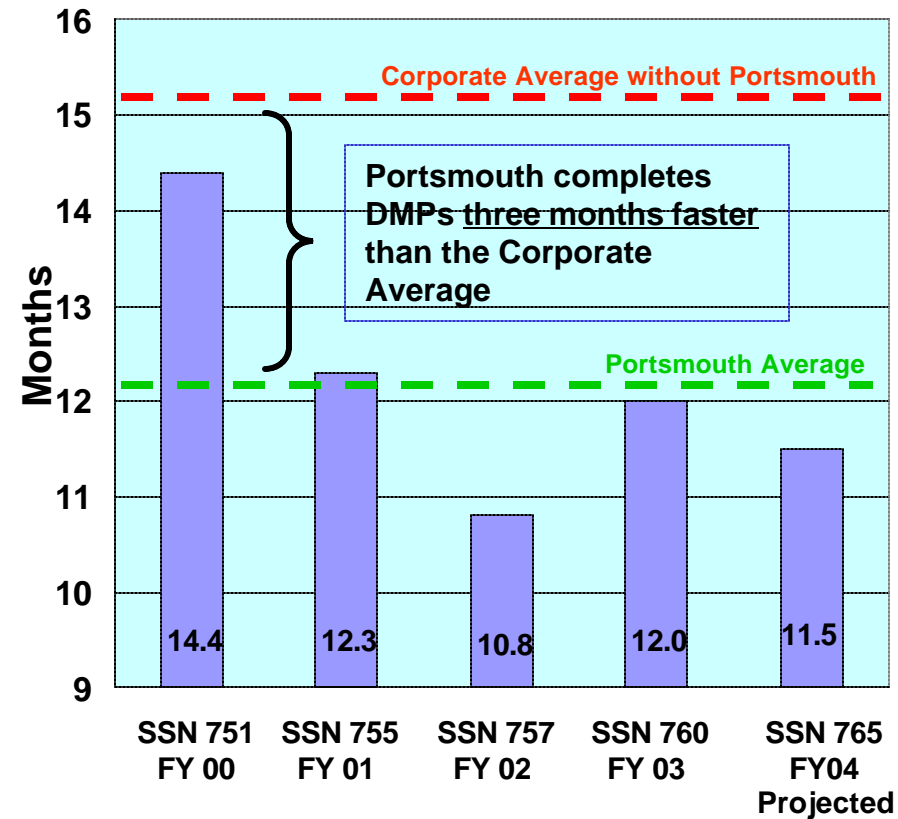

Portsmouth Naval Shipyard Reducing Cost and Schedule

**Depot Modernization Periods
Type Commander Mandays**

**Depot Modernization Periods
Months Scheduled**

Every future availability accomplished at Portsmouth would realize these savings