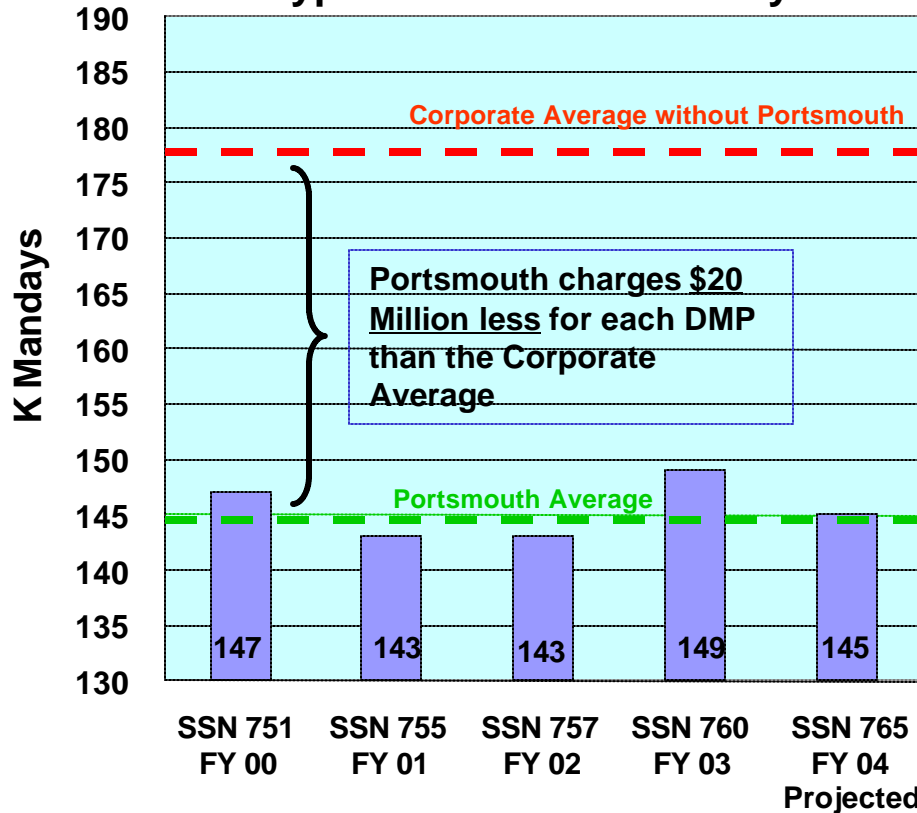

Portsmouth Naval Shipyard Reducing Cost and Schedule

**Depot Modernization Periods
Type Commander Mandays**

**Depot Modernization Periods
Months Scheduled**

Every future availability accomplished at Portsmouth would realize these savings